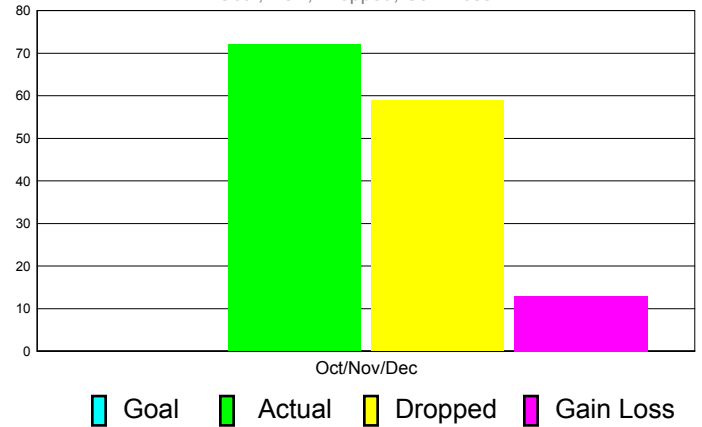

Membership Results 2011-2012

Goal, New, Dropped, Gain/Loss